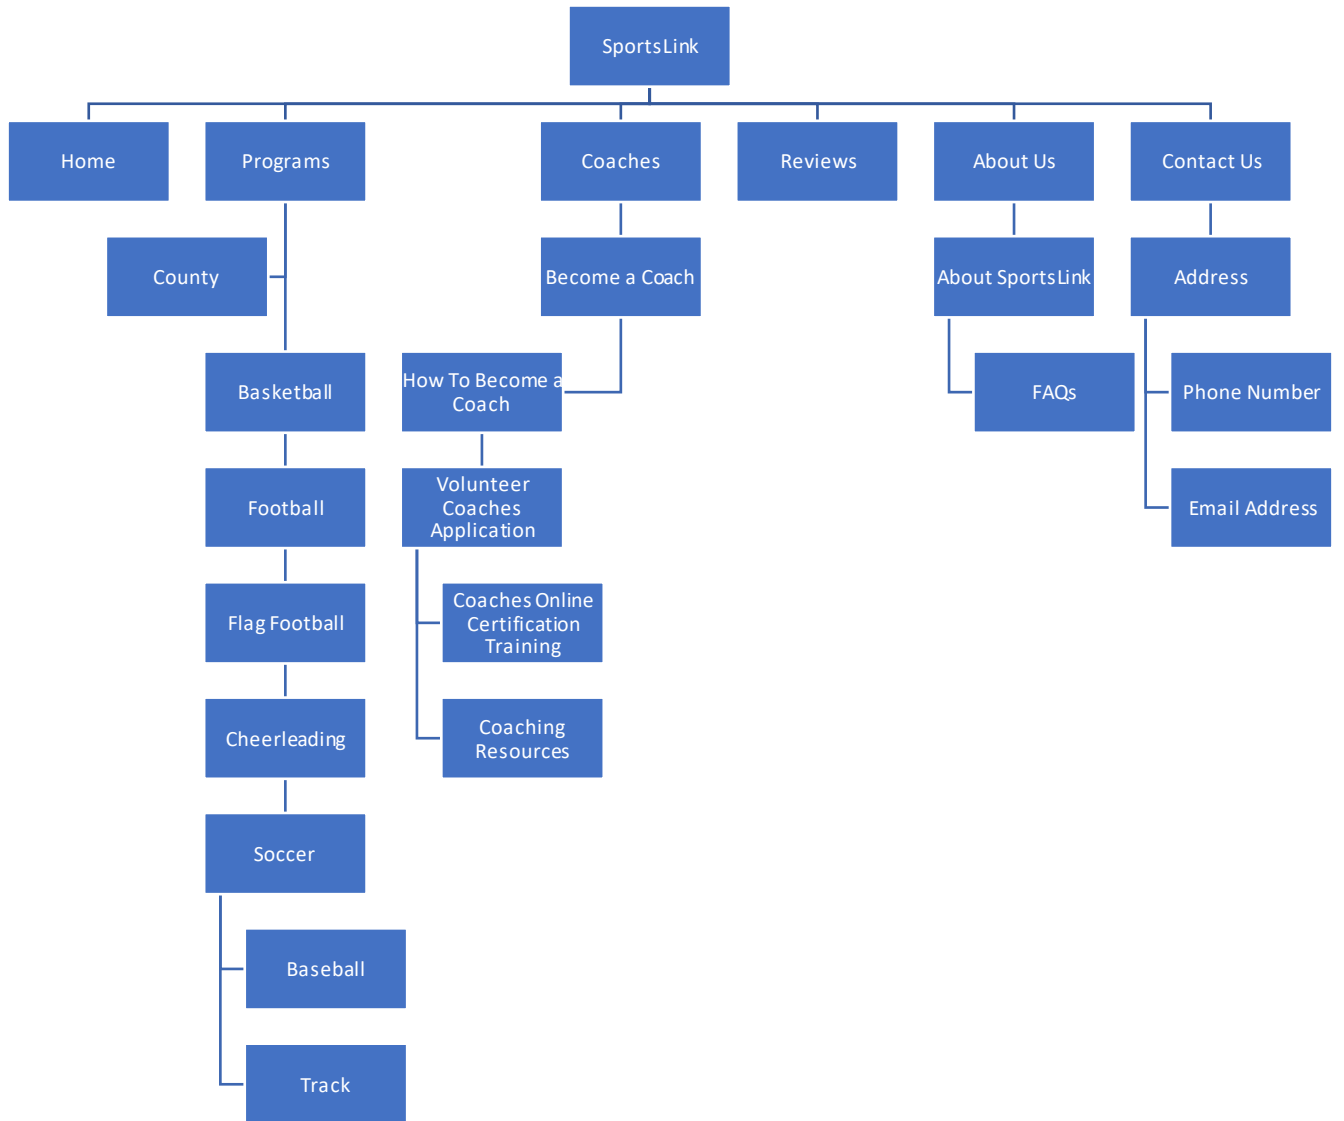

# SportsLink Site Structure

Structuring your website, the right way is crucial for usability. It is important to ensure that your website has a good structure to allow your users to find information easily. Having a good site structure for your website impacts the experience of your visitors. If visitors cannot find information that they are searching for, they will use a different site and will probably never use your site again. Therefore, it is important that you set your site up to help them navigate and find information easily.

There are different types of site structures. The most used structure is the hierarchy structure. The hierarchal structure allows users to see every page available on the website.

SportsLink was created using the hierarchal structure. The main navigation pages are listed in the following order, 'Home, Programs, Coaches, Reviews, About Us and Contact Us.' The 'Home' heading provides a description of what SportsLink and our mission statement. The 'Programs' heading provides a list of all the youth sports programs, and it also gives you the option to search by county. The 'Coaches' tab provides information on how to become a coach and other resources for coaches. The 'Reviews' tab is a list of reviews from parents and players. The last two tabs are self-explanatory. 'About Us and Contact Us' provides FAQs and contact information for SportsLink.